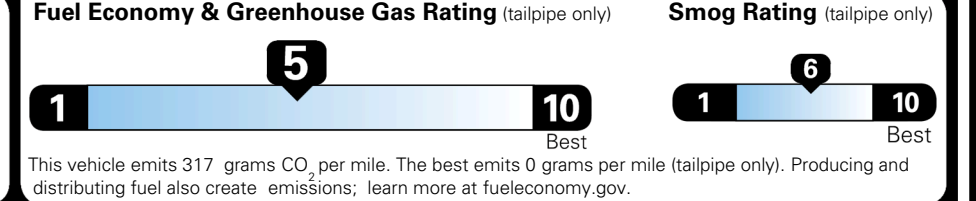

EPA DOT Fuel Economy and Environment

Gasoline Vehicle

You spend \$250 more in fuel costs over 5 years compared to the average new vehicle.

Annual fuel cost \$1,750

Actual results will vary for many reasons, including driving conditions and how you drive and maintain your vehicle. The average new vehicle gets 29 MPG and costs \$8,500 to fuel over 5 years. Cost estimates are based on 15,000 miles per year at \$ 3.30 per gallon. MPGe is miles per gasoline gallon equivalent. Vehicle emissions are a significant cause of climate change and smog.