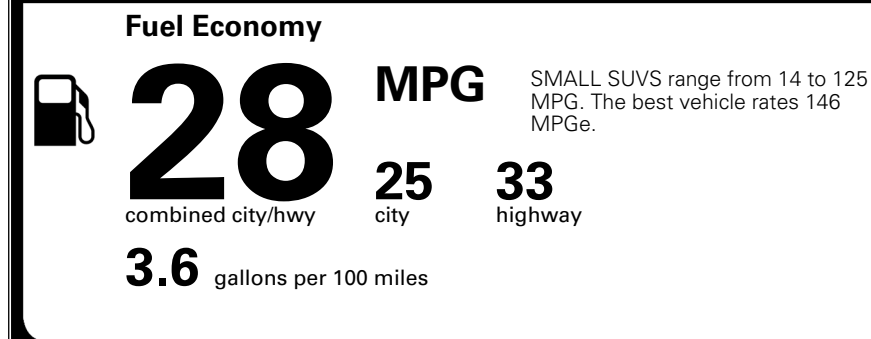

EPA DOT Fuel Economy and Environment

Gasoline Vehicle

You spend $250 more in fuel costs over 5 years compared to the average new vehicle.

Annual fuel cost $1,750