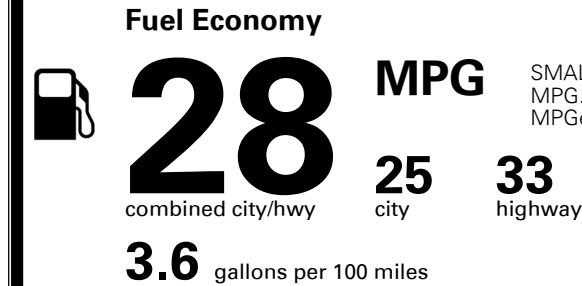

EPA DOT Fuel Economy and Environment

SMALL SUVs range from 14 to 125 MPG. The best vehicle rates 146 MPGe.

Gasoline Vehicle

You spend \$250 more in fuel costs over 5 years compared to the average new vehicle.