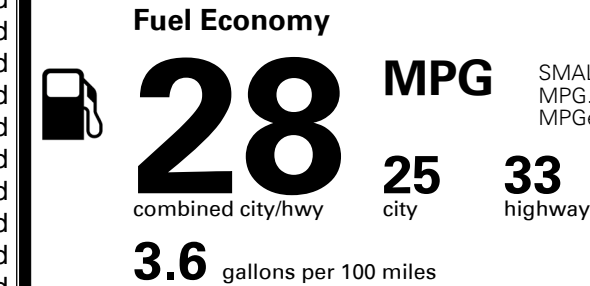

TOTAL ADDITIONAL WEIGHT: 8.2

EPA DOT Fuel Economy and Environment

SMALL SUVs range from 14 to 125 MPG. The best vehicle rates 146 MPGe.

Gasoline Vehicle

You spend \$250 more in fuel costs over 5 years compared to the average new vehicle.