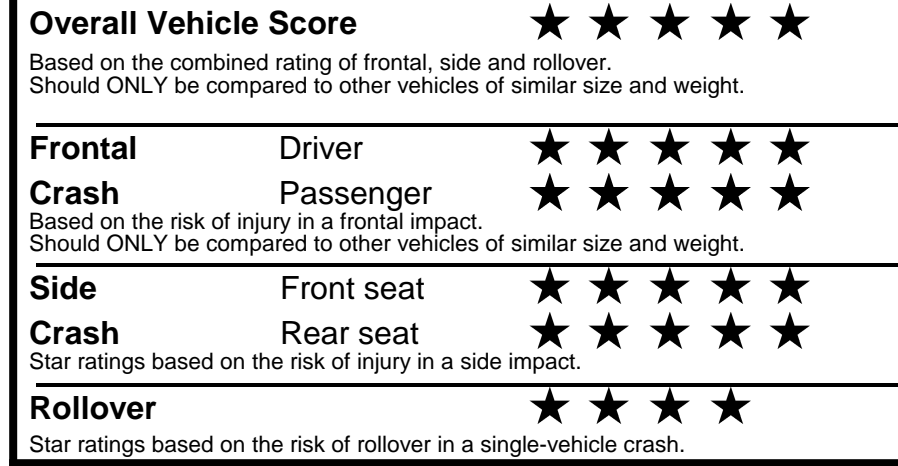

GOVERNMENT 5-STAR SAFETY RATINGS

PARTS CONTENT INFORMATION

FOR VEHICLES IN THIS CAR LINE U.S./CANADIAN PARTS CONTENT: 55 %

MAJOR SOURCES OF FOREIGN PARTS: KOREA: 30%

NOTE: PARTS CONTENT DOES NOT INCLUDE FINAL ASSEMBLY, DISTRIBUTION, OR OTHER NON-PARTS COSTS.

Star ratings range from 1 to 5 stars (★★★★★) with 5 being the highest. Source: National Highway Traffic Safety Administration (NHTSA).
www.safercar.gov or 1-888-327-4236

FOR THIS VEHICLE FINAL ASSEMBLY POINT: WEST POINT, GA, USA

Manufacturer's suggested retail price includes Manufacturer's recommended pre-delivery service. License and title fees, state and local taxes and other dealer installed options and accessories are not included in the manufacturer's suggested retail price.

COUNTRY OF ORIGIN ENGINE (MOTOR): USA

TRANSMISSION: USA