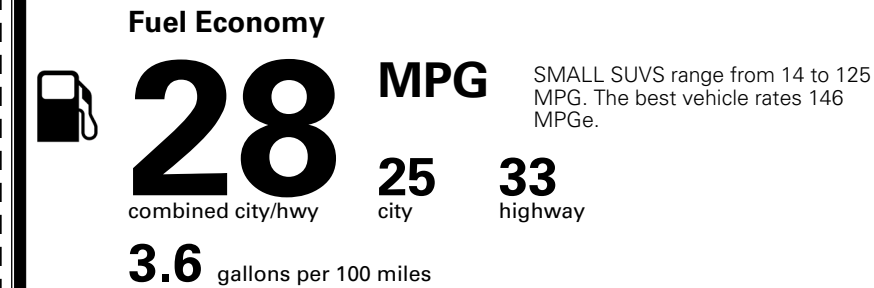

EPA DOT Fuel Economy and Environment

Gasoline Vehicle

You spend $250 more in fuel costs over 5 years compared to the average new vehicle.

Annual fuel cost $1,750