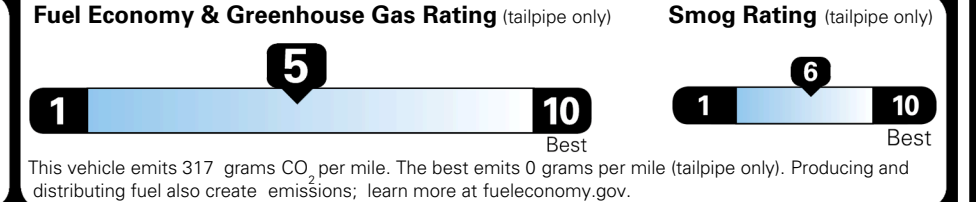

TOTAL ADDITIONAL WEIGHT: 12.0

EPA DOT Fuel Economy and Environment

Gasoline Vehicle

You spend \$250 more in fuel costs over 5 years compared to the average new vehicle.

Annual fuel cost \$1,750

Actual results will vary for many reasons, including driving conditions and how you drive and maintain your vehicle. The average new vehicle gets 29 MPG and costs \$8,500 to fuel over 5 years. Cost estimates are based on 15,000 miles per year at \$ 3.30 per gallon. MPGe is miles per gasoline gallon equivalent. Vehicle emissions are a significant cause of climate change and smog.