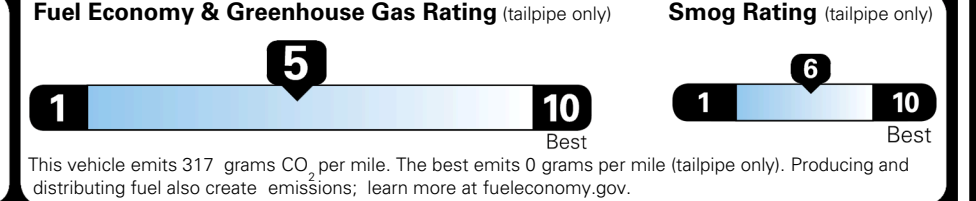

TOTAL ADDITIONAL WEIGHT: 11.1

EPA DOT Fuel Economy and Environment

Gasoline Vehicle

You spend \$250 more in fuel costs over 5 years compared to the average new vehicle.

Annual fuel cost \$1,750

Actual results will vary for many reasons, including driving conditions and how you drive and maintain your vehicle. The average new vehicle gets 29 MPG and costs \$8,500 to fuel over 5 years. Cost estimates are based on 15,000 miles per year at \$ 3.30 per gallon. MPGe is miles per gasoline gallon equivalent. Vehicle emissions are a significant cause of climate change and smog.