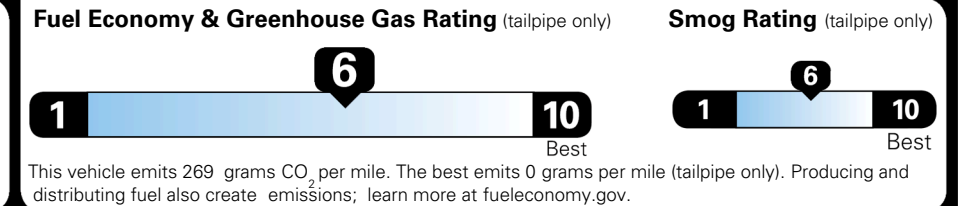

\$295.00
 \$1,200.00

\$900.00

MSRP INCLUDING OPTIONS

\$ 27,885.00

INLAND FREIGHT AND HANDLING

\$ 1,245.00

TOTAL MANUFACTURER'S SUGGESTED RETAIL PRICE ▶

\$ 29,130.00

EPA DOT Fuel Economy and Environment

Gasoline Vehicle

You save \$1,000
 in fuel costs over 5 years compared to the average new vehicle.

Annual fuel cost \$1,500

Actual results will vary for many reasons, including driving conditions and how you drive and maintain your vehicle. The average new vehicle gets 29 MPG and costs \$8,500 to fuel over 5 years. Cost estimates are based on 15,000 miles per year at \$ 3.30 per gallon. MPGe is miles per gasoline gallon equivalent. Vehicle emissions are a significant cause of climate change and smog.