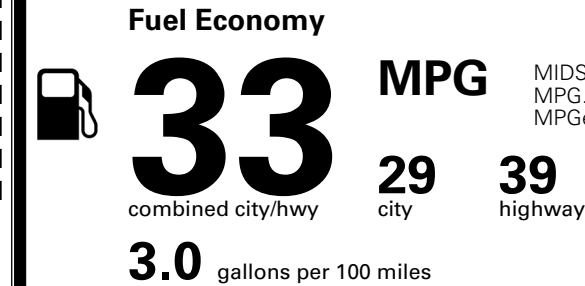

\$295.00
 \$1,200.00

\$900.00

MSRP INCLUDING OPTIONS

\$ 27,885.00

INLAND FREIGHT AND HANDLING

\$ 1,245.00

TOTAL MANUFACTURER'S SUGGESTED RETAIL PRICE ▶

\$ 29,130.00

EPA DOT Fuel Economy and Environment

Gasoline Vehicle

You save \$1,000
 in fuel costs over 5 years compared to the average new vehicle.

Annual fuel cost \$1,500

Actual results will vary for many reasons, including driving conditions and how you drive and maintain your vehicle. The average new vehicle gets 29 MPG and costs \$8,500 to fuel over 5 years. Cost estimates are based on 15,000 miles per year at \$ 3.30 per gallon. MPGe is miles per gasoline gallon equivalent. Vehicle emissions are a significant cause of climate change and smog.