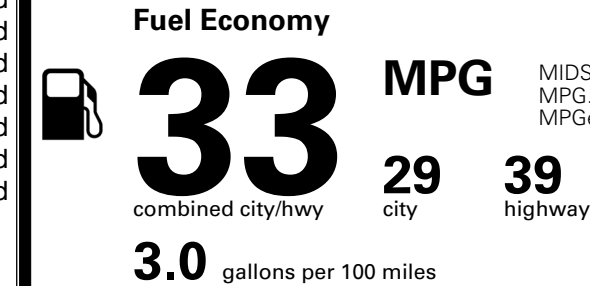

\$900.00

MSRP INCLUDING OPTIONS

\$ 28,280.00

INLAND FREIGHT AND HANDLING

\$ 1,245.00

TOTAL MANUFACTURER'S SUGGESTED RETAIL PRICE ▶

\$ 29,525.00

TOTAL ADDITIONAL WEIGHT:

EPA DOT Fuel Economy and Environment

Gasoline Vehicle

MIDSIZE CARS range from 15 to 139 MPG. The best vehicle rates 146 MPGe.

You save \$1,000
 in fuel costs over 5 years compared to the average new vehicle.