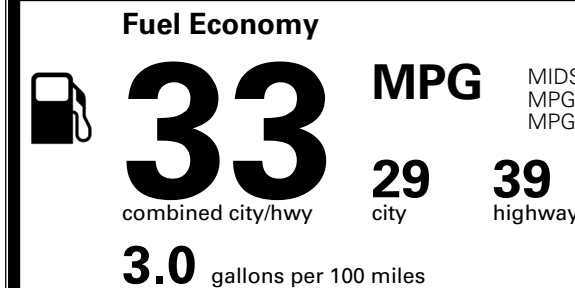

EXTERIOR

17" Alloy Wheels
LED Reflector Headlights w/Auto-On/Off & Amber LED DRLs
LED Tail Lights
Power Adjustable Heated Outside Mirrors
Compact Spare Tire

WARRANTY

10 Year/100,000 Mile Limited Powertrain Warranty
5 Year/60,000 Mile Limited Basic Warranty
5 Year/60,000 Mile Roadside Assistance

MANUFACTURER'S SUGGESTED RETAIL PRICE ▶

$ 25,490.00

COMPARE GT-LINE FEATURES

Added to/in place of standard EX features
- 18" Alloy Wheels
- Sport-Tuned Multi-Link Rear Suspension
- GT-Line Styling w/Gloss Black Exterior Accents
- Outside Mirror LED Turn Signal Indicators
- GT-Line Sport Steering Wheel w/Paddle Shifters
- Power Driver's Seat w/ Power Lumbar

Included
Included
Included
Included
Included
Included

ADDITIONAL INSTALLED EQUIPMENT:

(In addition to or in place of standard features)
GT-Line Red Interior Color Package
GT-Line Sunroof Package
- Power Sunroof w/ Sunshade

$295.00
$900.00

MSRP INCLUDING OPTIONS

$ 26,685.00

INLAND FREIGHT AND HANDLING

$ 1,245.00

TOTAL MANUFACTURER'S SUGGESTED RETAIL PRICE ▶

$ 27,930.00

EPA DOT Fuel Economy and Environment

Gasoline Vehicle