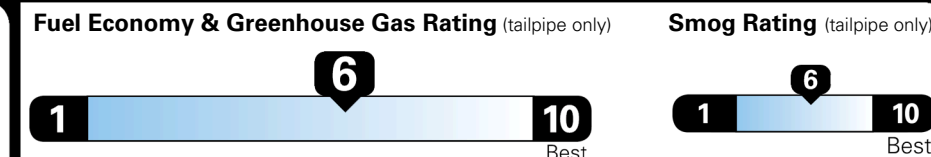

MIDSIZE CARS range from 15 to 139 MPG. The best vehicle rates 146 MPGe.

You save $1,000
in fuel costs over 5 years compared to the average new vehicle.

Annual fuel cost $1,500