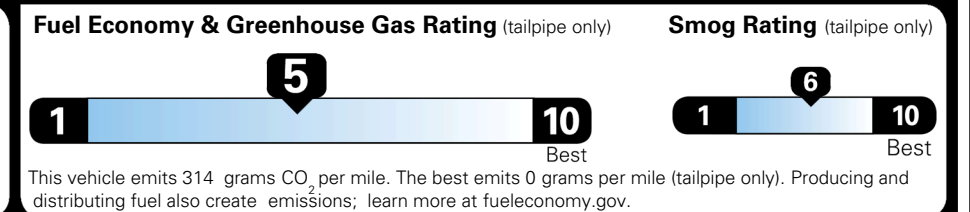

TOTAL ADDITIONAL WEIGHT:

EPA DOT Fuel Economy and Environment

Gasoline Vehicle

You spend \$250 more in fuel costs over 5 years
 compared to the average new vehicle.

Annual fuel cost \$1,750

Actual results will vary for many reasons, including driving conditions and how you drive and maintain your vehicle. The average new vehicle gets 29 MPG and costs \$8,500 to fuel over 5 years. Cost estimates are based on 15,000 miles per year at \$ 3.30 per gallon. MPGe is miles per gasoline gallon equivalent. Vehicle emissions are a significant cause of climate change and smog.