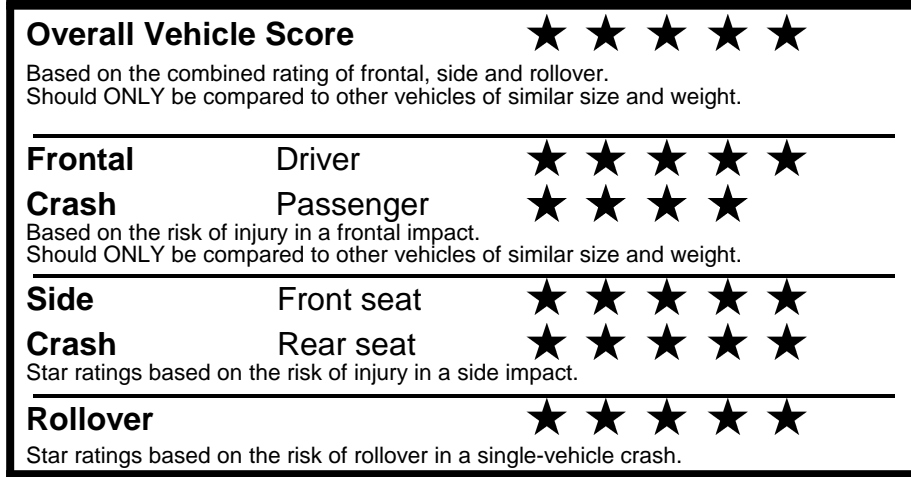

fueleconomy.gov
 Calculate personalized estimates and compare vehicles

Smartphone QR Code

GOVERNMENT 5-STAR SAFETY RATINGS

Star ratings range from 1 to 5 stars (★★★★★) with 5 being the highest.
 Source: National Highway Traffic Safety Administration (NHTSA).
www.safercar.gov or 1-888-327-4236