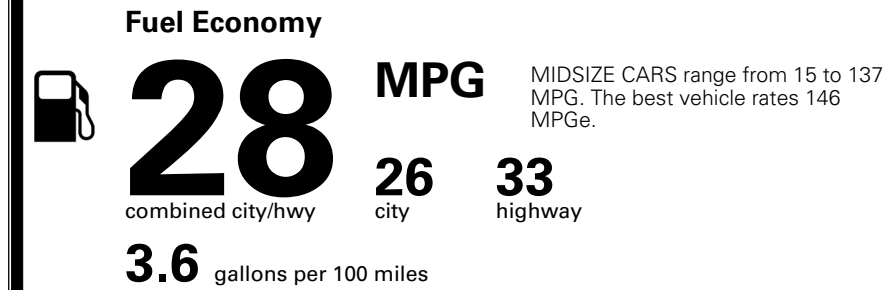

\$ 1,245.00

TOTAL MANUFACTURER'S SUGGESTED RETAIL PRICE ▶

\$ 32,330.00

*Additional terms and conditions apply.
 **Kia Connect may be currently unavailable for some Model Year 2022 and newer vehicles sold or purchased in Massachusetts; please see owners.kia.com for more information.
 NOTE: When you purchase this vehicle, Kia America, Inc. collects personal information you provide to the dealership. For information on our collection and use of personal information and your rights, please see our Privacy Policy on www.kia.com.

TOTAL ADDITIONAL WEIGHT:

EPA DOT Fuel Economy and Environment

Gasoline Vehicle

You spend \$250 more in fuel costs over 5 years
 compared to the average new vehicle.

Annual fuel cost \$1,750

Actual results will vary for many reasons, including driving conditions and how you drive and maintain your vehicle. The average new vehicle gets 29 MPG and costs \$8,500 to fuel over 5 years. Cost estimates are based on 15,000 miles per year at \$ 3.30 per gallon. MPGe is miles per gasoline gallon equivalent. Vehicle emissions are a significant cause of climate change and smog.