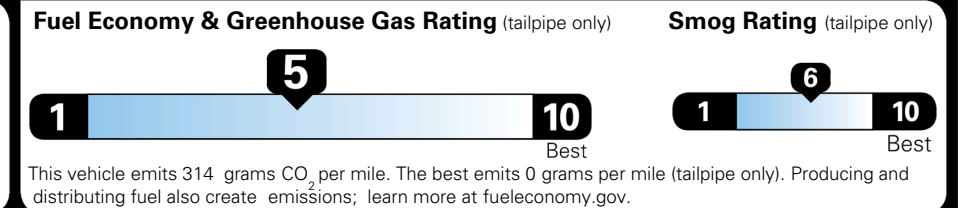

TOTAL ADDITIONAL WEIGHT:

EPA DOT Fuel Economy and Environment

Gasoline Vehicle

You spend \$250 more in fuel costs over 5 years
 compared to the average new vehicle.

Annual fuel cost \$1,750

Actual results will vary for many reasons, including driving conditions and how you drive and maintain your vehicle. The average new vehicle gets 29 MPG and costs \$8,500 to fuel over 5 years. Cost estimates are based on 15,000 miles per year at \$ 3.30 per gallon. MPGe is miles per gasoline gallon equivalent. Vehicle emissions are a significant cause of climate change and smog.