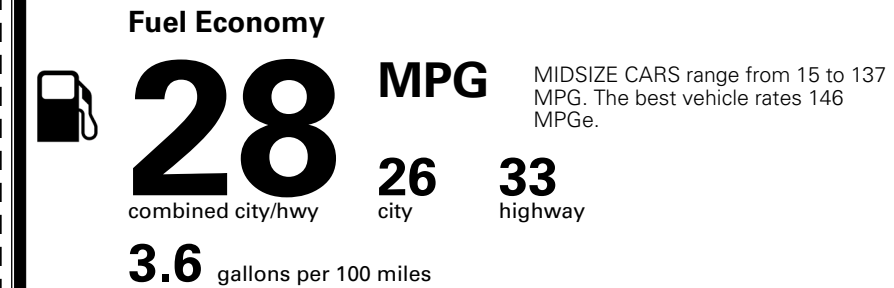

TOTAL ADDITIONAL WEIGHT:

EPA DOT Fuel Economy and Environment

Gasoline Vehicle

You spend \$250 more in fuel costs over 5 years
 compared to the average new vehicle.

Annual fuel cost \$1,750

Actual results will vary for many reasons, including driving conditions and how you drive and maintain your vehicle. The average new vehicle gets 29 MPG and costs \$8,500 to fuel over 5 years. Cost estimates are based on 15,000 miles per year at \$ 3.30 per gallon. MPGe is miles per gasoline gallon equivalent. Vehicle emissions are a significant cause of climate change and smog.