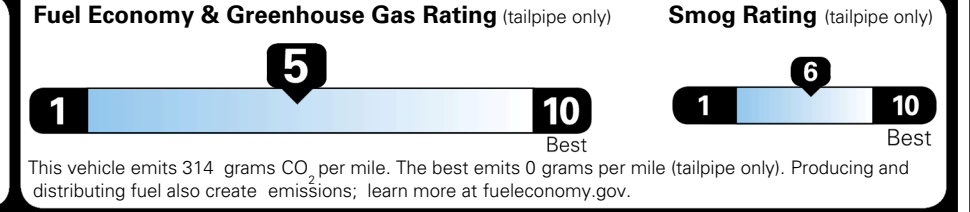

EPA DOT Fuel Economy and Environment

Gasoline Vehicle

You spend \$250 more in fuel costs over 5 years
 compared to the average new vehicle.

Annual fuel cost \$1,750

Actual results will vary for many reasons, including driving conditions and how you drive and maintain your vehicle. The average new vehicle gets 29 MPG and costs \$8,500 to fuel over 5 years. Cost estimates are based on 15,000 miles per year at \$ 3.30 per gallon. MPGe is miles per gasoline gallon equivalent. Vehicle emissions are a significant cause of climate change and smog.