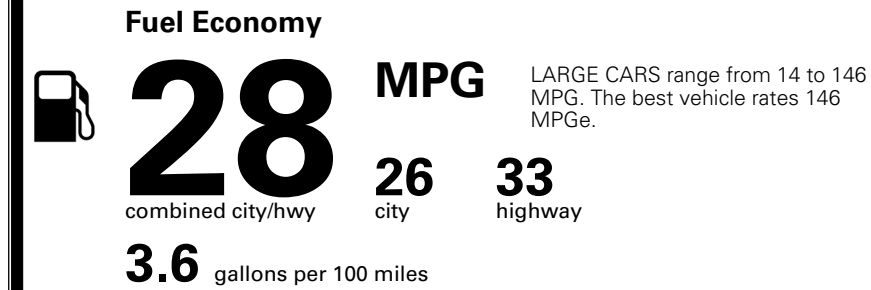

EPA DOT Fuel Economy and Environment

Gasoline Vehicle

You spend $250 more in fuel costs over 5 years
compared to the average new vehicle.

Annual fuel cost $1,750