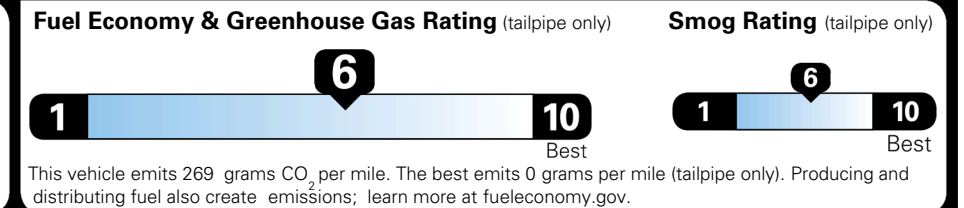

Actual results will vary for many reasons, including driving conditions and how you drive and maintain your vehicle. The average new vehicle gets 29 MPG and costs $8,500 to fuel over 5 years. Cost estimates are based on 15,000 miles per year at $ 3.30 per gallon. MPGe is miles per gasoline gallon equivalent. Vehicle emissions are a significant cause of climate change and smog.

fueleconomy.gov

Calculate personalized estimates and compare vehicles

GOVERNMENT 5-STAR SAFETY RATINGS

Overall Vehicle Score ★★★★★
Based on the combined rating of frontal, side and rollover. Should ONLY be compared to other vehicles of similar size and weight.

Frontal	Driver	★★★★★
Crash	Passenger	★★★★★
Side	Front seat	★★★★★
Crash	Rear seat	★★★★★
Rollover		★★★★★

Star ratings based on the risk of injury in a frontal impact. Should ONLY be compared to other vehicles of similar size and weight.
Star ratings based on the risk of injury in a side impact.
Star ratings based on the risk of rollover in a single-vehicle crash.

Star ratings range from 1 to 5 stars (★★★★★) with 5 being the highest.
Source: National Highway Traffic Safety Administration (NHTSA).
www.safercar.gov or 1-888-327-4236

Manufacturer's suggested retail price includes Manufacturer's recommended pre-delivery service. License and title fees, state and local taxes and other dealer installed options and accessories are not included in the manufacturer's suggested retail price.

PARTS CONTENT INFORMATION

FOR VEHICLES IN THIS CAR LINE U.S./CANADIAN PARTS CONTENT: 20 %

MAJOR SOURCES OF FOREIGN PARTS:
MEXICO: 45%
KOREA: 30%

NOTE: PARTS CONTENT DOES NOT INCLUDE FINAL ASSEMBLY, DISTRIBUTION, OR OTHER NON-PARTS COSTS.

FOR THIS VEHICLE FINAL ASSEMBLY POINT: PESQUERIA, NL, MEXICO

COUNTRY OF ORIGIN ENGINE (MOTOR): USA
TRANSMISSION: MEXICO