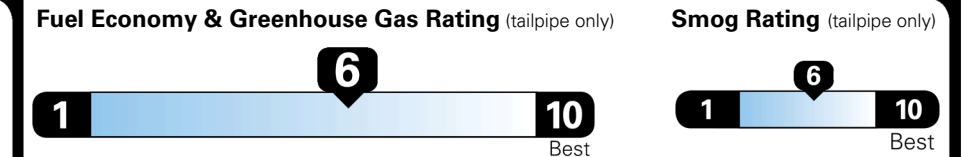

This vehicle emits 269 grams CO₂ per mile. The best emits 0 grams per mile (tailpipe only). Producing and distributing fuel also create emissions; learn more at fueleconomy.gov.

Actual results will vary for many reasons, including driving conditions and how you drive and maintain your vehicle. The average new vehicle gets 29 MPG and costs $8,500 to fuel over 5 years. Cost estimates are based on 15,000 miles per year at $ 3.30 per gallon. MPGe is miles per gasoline gallon equivalent. Vehicle emissions are a significant cause of climate change and smog.

fueleconomy.gov

Calculate personalized estimates and compare vehicles

GOVERNMENT 5-STAR SAFETY RATINGS

Overall Vehicle Score ★ ★ ★ ★ ★

Based on the combined rating of frontal, side and rollover. Should ONLY be compared to other vehicles of similar size and weight.

Frontal Driver ★ ★ ★ ★ ★

Crash Passenger ★ ★ ★ ★ ★

Based on the risk of injury in a frontal impact. Should ONLY be compared to other vehicles of similar size and weight.

Side Front seat ★ ★ ★ ★ ★

Crash Rear seat ★ ★ ★ ★ ★

Star ratings based on the risk of injury in a side impact.

Rollover ★ ★ ★ ★ ★

Star ratings based on the risk of rollover in a single-vehicle crash.

Star ratings range from 1 to 5 stars (★★★★★) with 5 being the highest.

Source: National Highway Traffic Safety Administration (NHTSA).

www.safercar.gov or 1-888-327-4236

Manufacturer's suggested retail price includes Manufacturer's recommended pre-delivery service. License and title fees, state and local taxes and other dealer installed options and accessories are not included in the manufacturer's suggested retail price.

PARTS CONTENT INFORMATION

FOR VEHICLES IN THIS CAR LINE U.S./CANADIAN PARTS CONTENT: 20 %

MAJOR SOURCES OF FOREIGN PARTS:
MEXICO: 45%
KOREA: 30%

NOTE: PARTS CONTENT DOES NOT INCLUDE FINAL ASSEMBLY, DISTRIBUTION, OR OTHER NON-PARTS COSTS.

FOR THIS VEHICLE FINAL ASSEMBLY POINT:
PESQUERIA, NL, MEXICO

COUNTRY OF ORIGIN
ENGINE (MOTOR):

USA

TRANSMISSION:
MEXICO